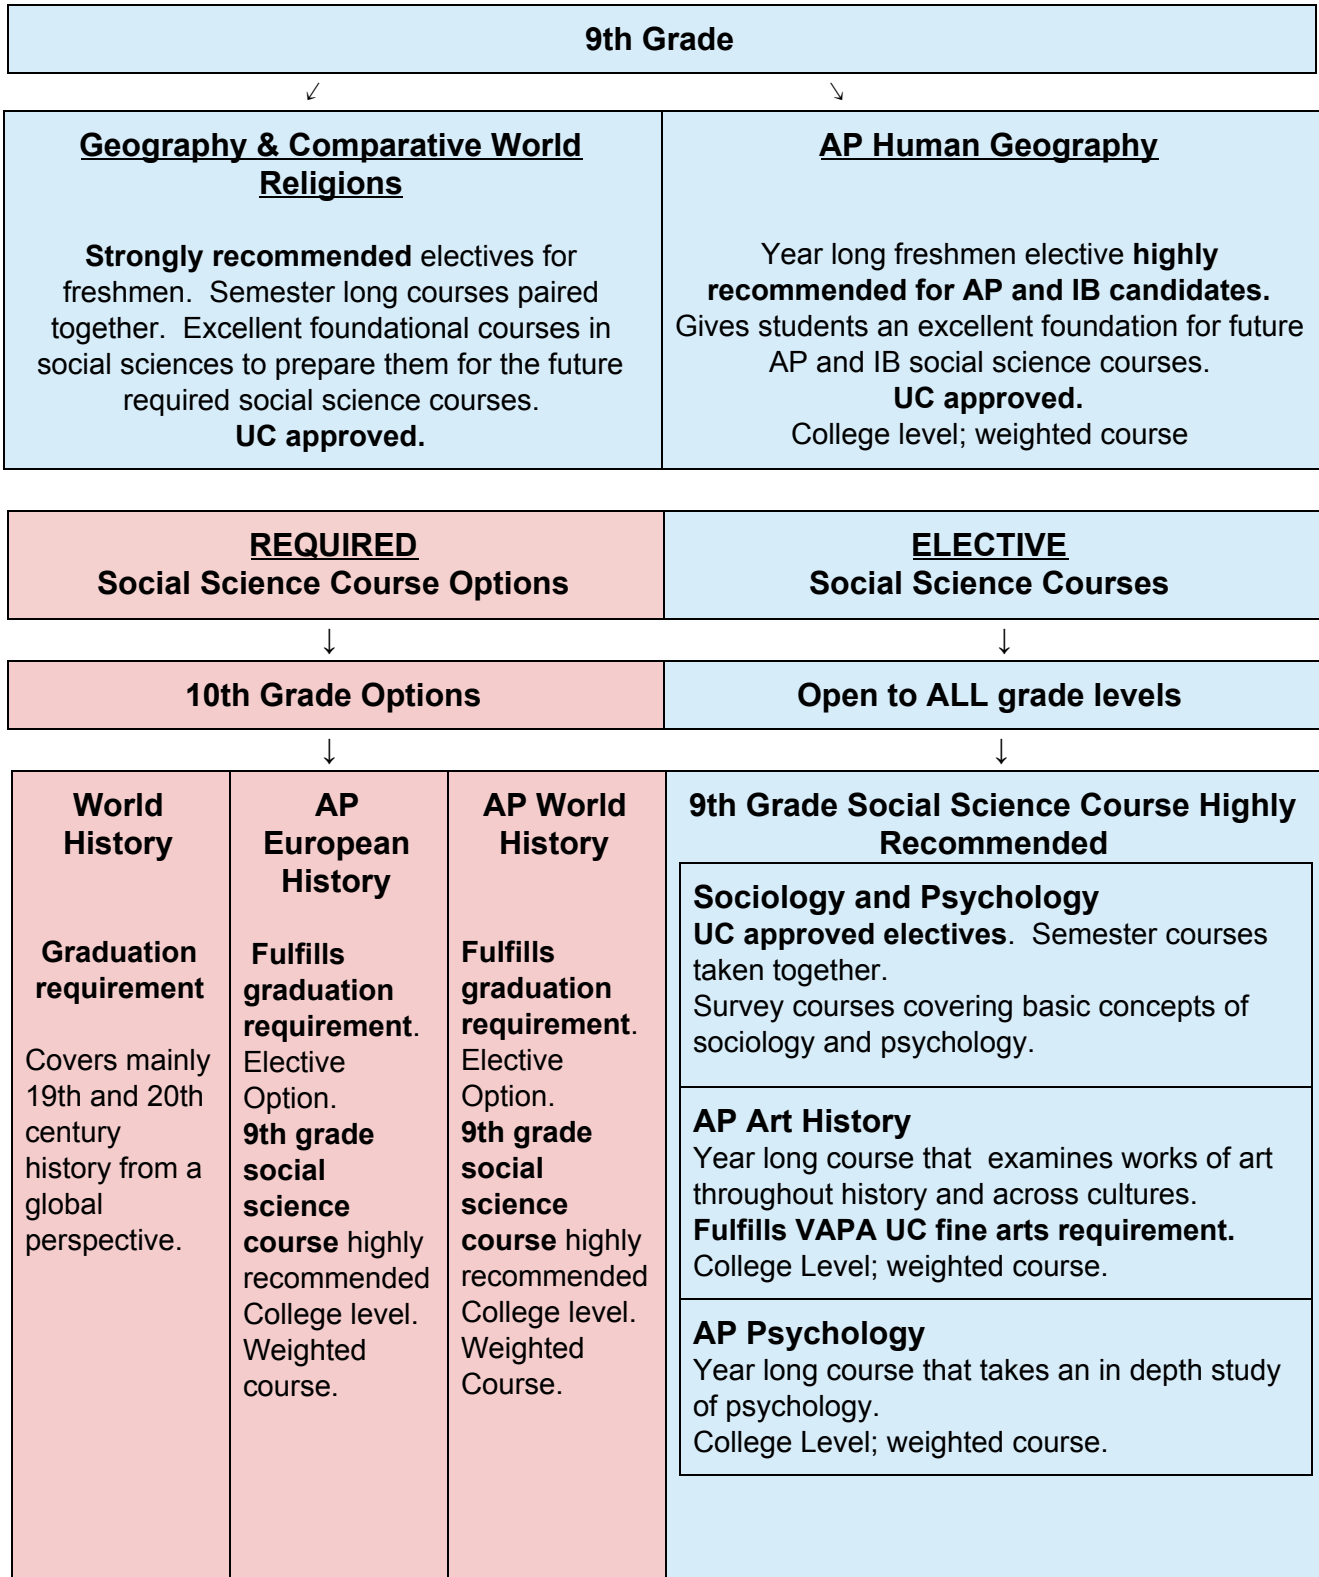

Social Science Department Pathways to Success

11th Grade Options			Electives Open to 11th and 12th Grade
<p>US History</p> <p>Graduation requirement</p> <p>Covers mainly 19th and 20th century history from a global perspective.</p>	<p>AP US History</p> <p>Fulfills graduation requirement.</p> <p>Elective Option. 10th grade AP social science course highly recommended College level. Weighted course.</p>	<p>IB History of the Americas HL Year 1</p> <p>Fulfills graduation requirement.</p> <p>An elective option. 10th grade AP social science course highly recommended College level, weighted course.</p> <p>Option to take the AP US History exam in the Spring.</p>	<p>IB Psychology HL</p> <p>Year long weighted course. AP Psych is required to take this class. Fulfills group 3 IB HL requirement.</p> <p>You do NOT have to be in the IB full diploma program to take this course.</p> <hr/> <p>IB World Religions SL</p> <p>Year long weighted course.</p> <p>Meets the requirement for Group 3 of the IB Diploma Program</p> <p>You do NOT have to be in the IB full diploma program to take this course.</p> <hr/> <p>IB Art History SL</p> <p>Year long weighted course.</p> <p>Fulfills VAPA requirement for graduation</p> <p>Meets the requirement for Group 3 for the IB Diploma Program</p> <p>You do NOT have to be in the IB full diploma program to take this course.</p>

12th Grade Options (Required options)*

<p>Government & Economics</p> <p>Graduation requirements</p> <p>Semester courses</p> <p>Survey Courses of American government and economics.</p>	<p>AP Government</p> <p>Year long elective; fulfills both graduation requirements of Government and Economics.</p> <p>College level; Weighted Course.</p> <p>AP US strongly recommended</p>	<p>IB History of the Americas HL Year 2</p> <p>Fulfills graduation requirement for Government and Economics</p> <p>Second year of year two course weighted course.</p> <p>College level. Fulfills HL requirement for IB.</p>
--	---	--